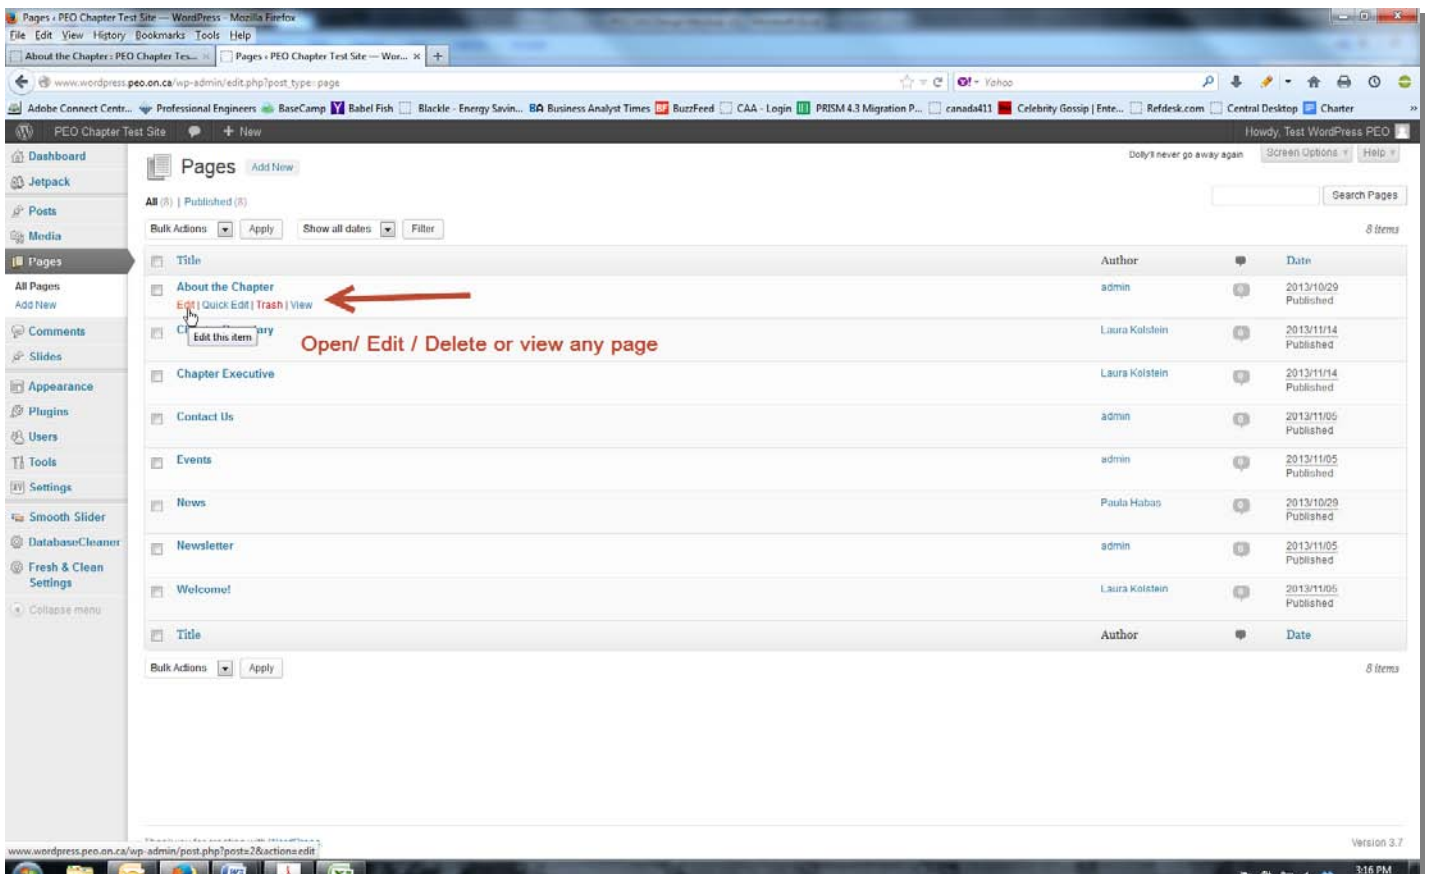

3. Open any page to edit/add content

4. Use the WYSIWYG editor or edit in HTML