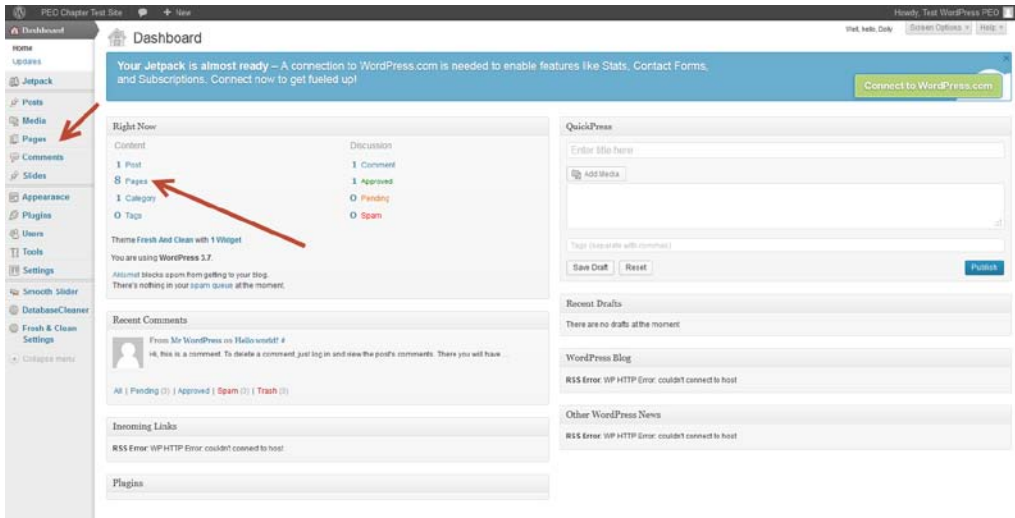

2. Click on Pages